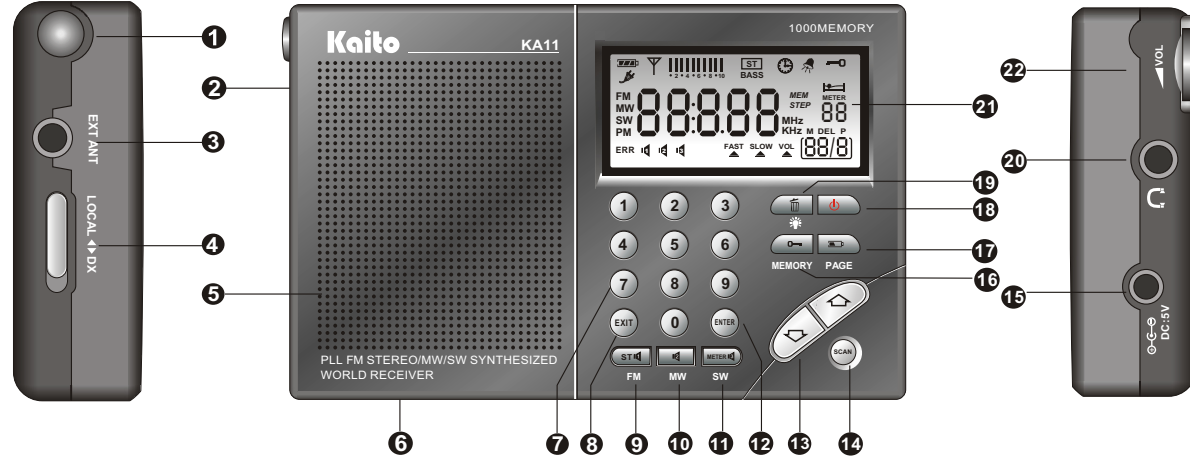

LOCATION OF CONTROLS